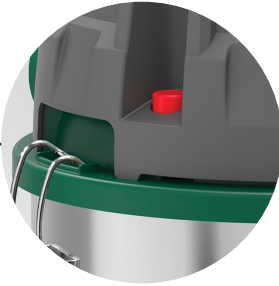

LAVOR

SIMPLY STRONGER

Pneumatic filter shaker,
blowing function and
power tool socket

Power tools socket

Stainless steel tank
professional closing
hooks

Shockproof trolley with big size
and pivoting wheels

Standard equipment

Flexible hose 2 m

Round brush

Flat lance

Washable filter

2 x extentions

Foam filter

Accessory for dust and
liquids

Paper filter

Dozy Power 30 XES

Wet & dry vacuum cleaner

Cod. 40035-00033 | EAN 8013298218943

1400W max

240 mbar - 24 kPa

40 l/s

30 l